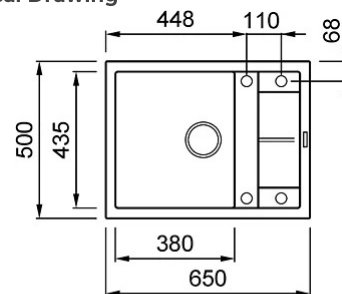

### Technical Drawing

#### FEATURES

<b>Description</b>	1-bowl sink with drainer
<b>Model</b>	UNICO 125
<b>Base (mm)</b>	500
<b>Installations</b>	Inset
<b>Dimensions (mm)</b>	650 x 500
<b>Hole for built-in installation (mm)</b>	630 x 480
<b>Number of Bowls</b>	1
<b>Bowl Depth (mm)</b>	200

#### LOGISTIC DATA

<b>Gross Weight (kg)</b>	14,75
<b>Net Weight (kg)</b>	9,50
<b>Packaging Dimension (kg)</b>	780 x 575 x 300
<b>Packaging Volume (kg)</b>	0,135