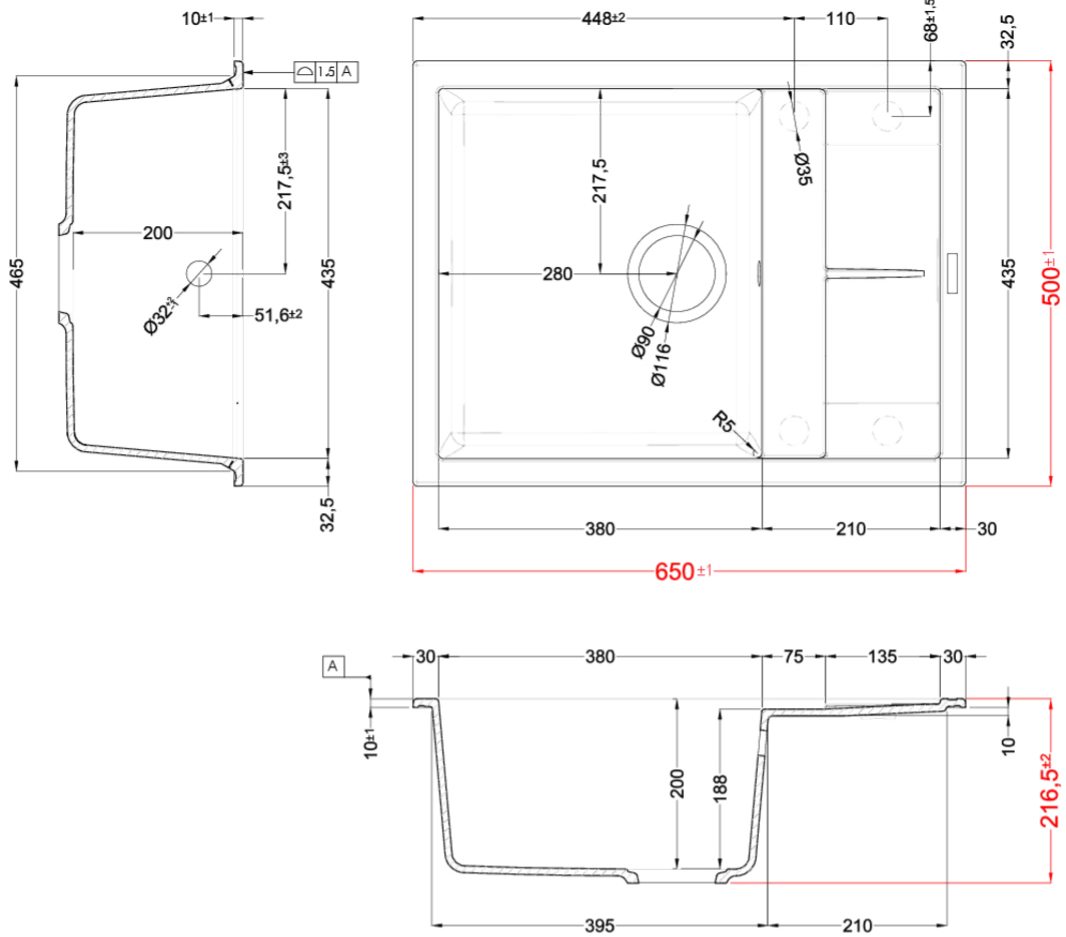

Unico 125

general tolerances where not expressly communicated $\pm 0,4\%$
connection dimensions according to UNI EN 695
eventual exceptions are reported with *