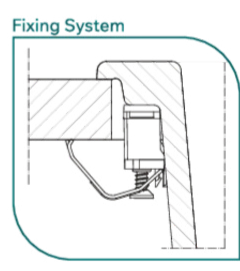

# Unico 125

general tolerances where not expressly communicated  $\pm 0,4\%$   
 connection dimensions according to UNI EN 695  
 eventual exceptions are reported with \*