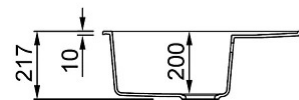

### Technical Drawing

#### FEATURES

<b>Description</b>	1-bowl sink with drainer
<b>Model</b>	UNICO 125
<b>Base (mm)</b>	500
<b>Installations</b>	Inset
<b>Dimensions (mm)</b>	650 x 500
<b>Hole for built-in installation (mm)</b>	630 x 480
<b>Number of Bowls</b>	1
<b>Bowl Depth (mm)</b>	200

#### LOGISTIC DATA

<b>Gross Weight (kg)</b>	14,75
<b>Net Weight (kg)</b>	9,50
<b>Packaging Dimension (kg)</b>	780 x 575 x 300
<b>Packaging Volume (kg)</b>	0,135