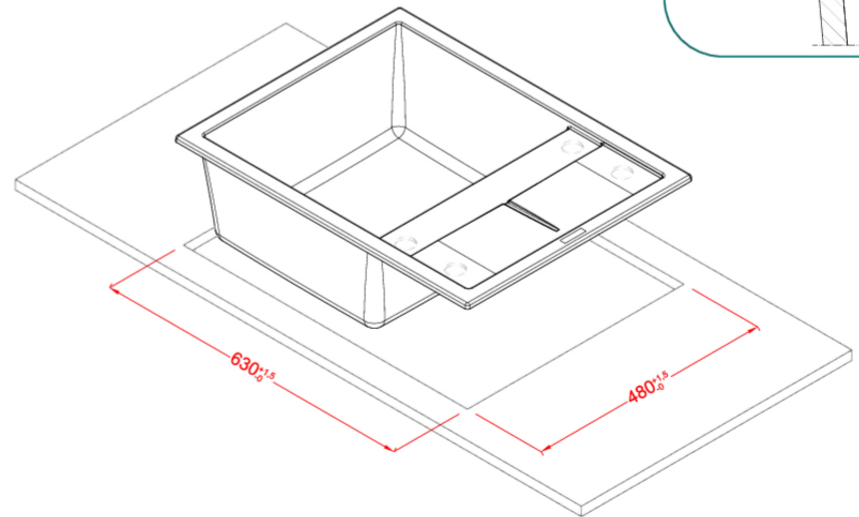

Unico 125

general tolerances where not expressly communicated $\pm 0,4\%$
connection dimensions according to UNI EN 695
eventual exceptions are reported with *